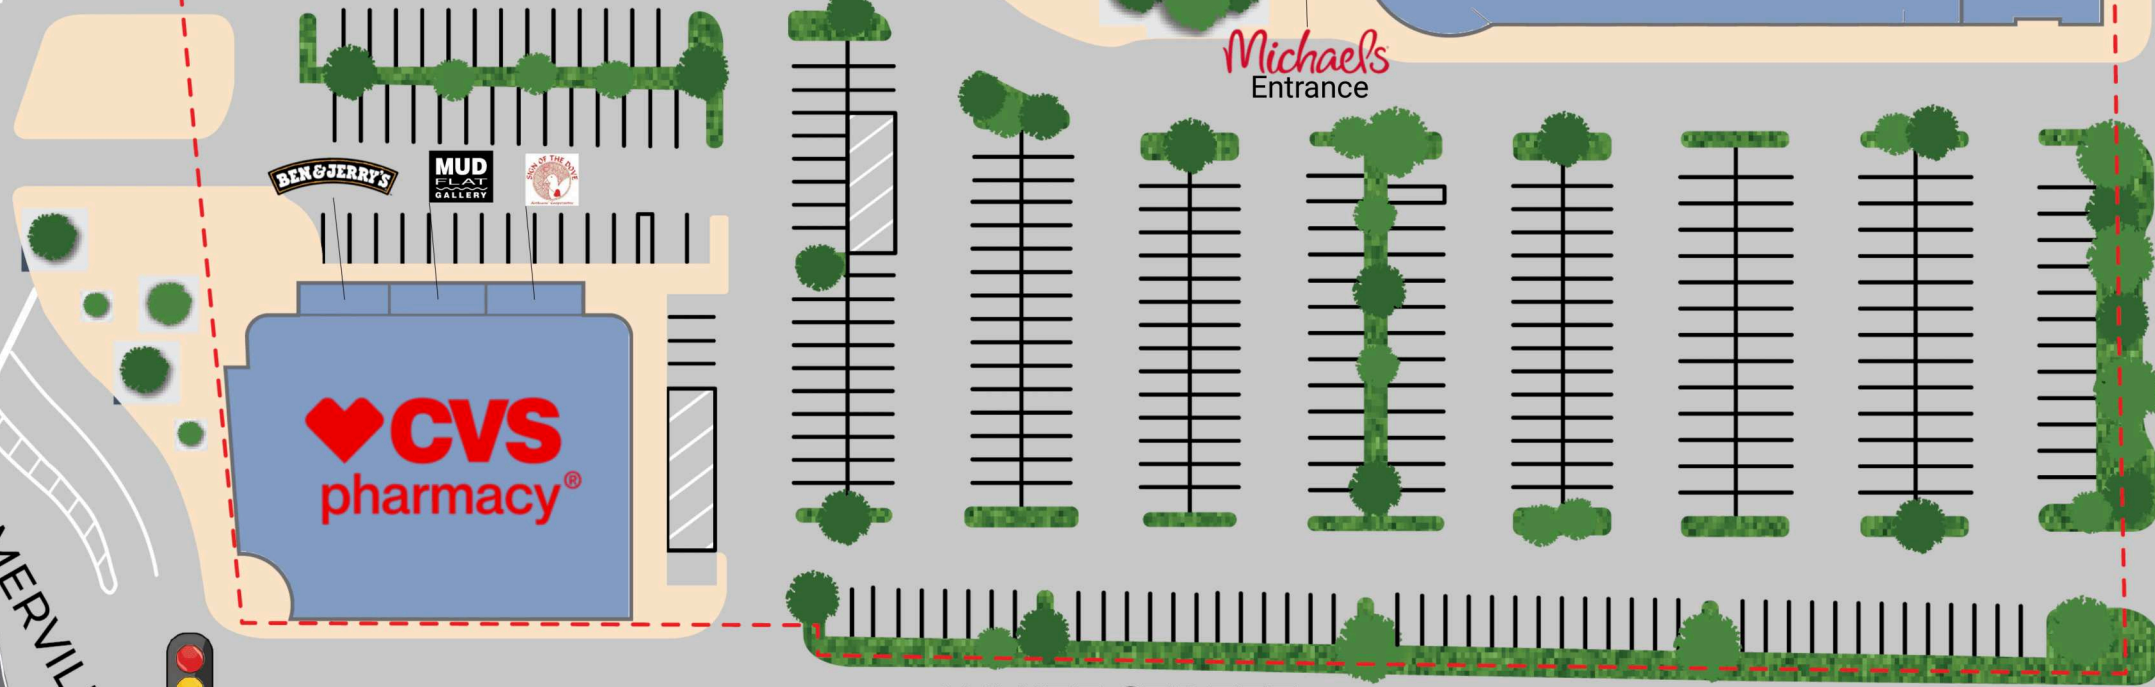

PORTER SQUARE SHOPPING CENTER

23 White Street, Cambridge, MA

wilder

DAVENPORT STREET

MASSACHUSETTS AVENUE

SOMERVILLE AVE

WHITE STREET

PORTER