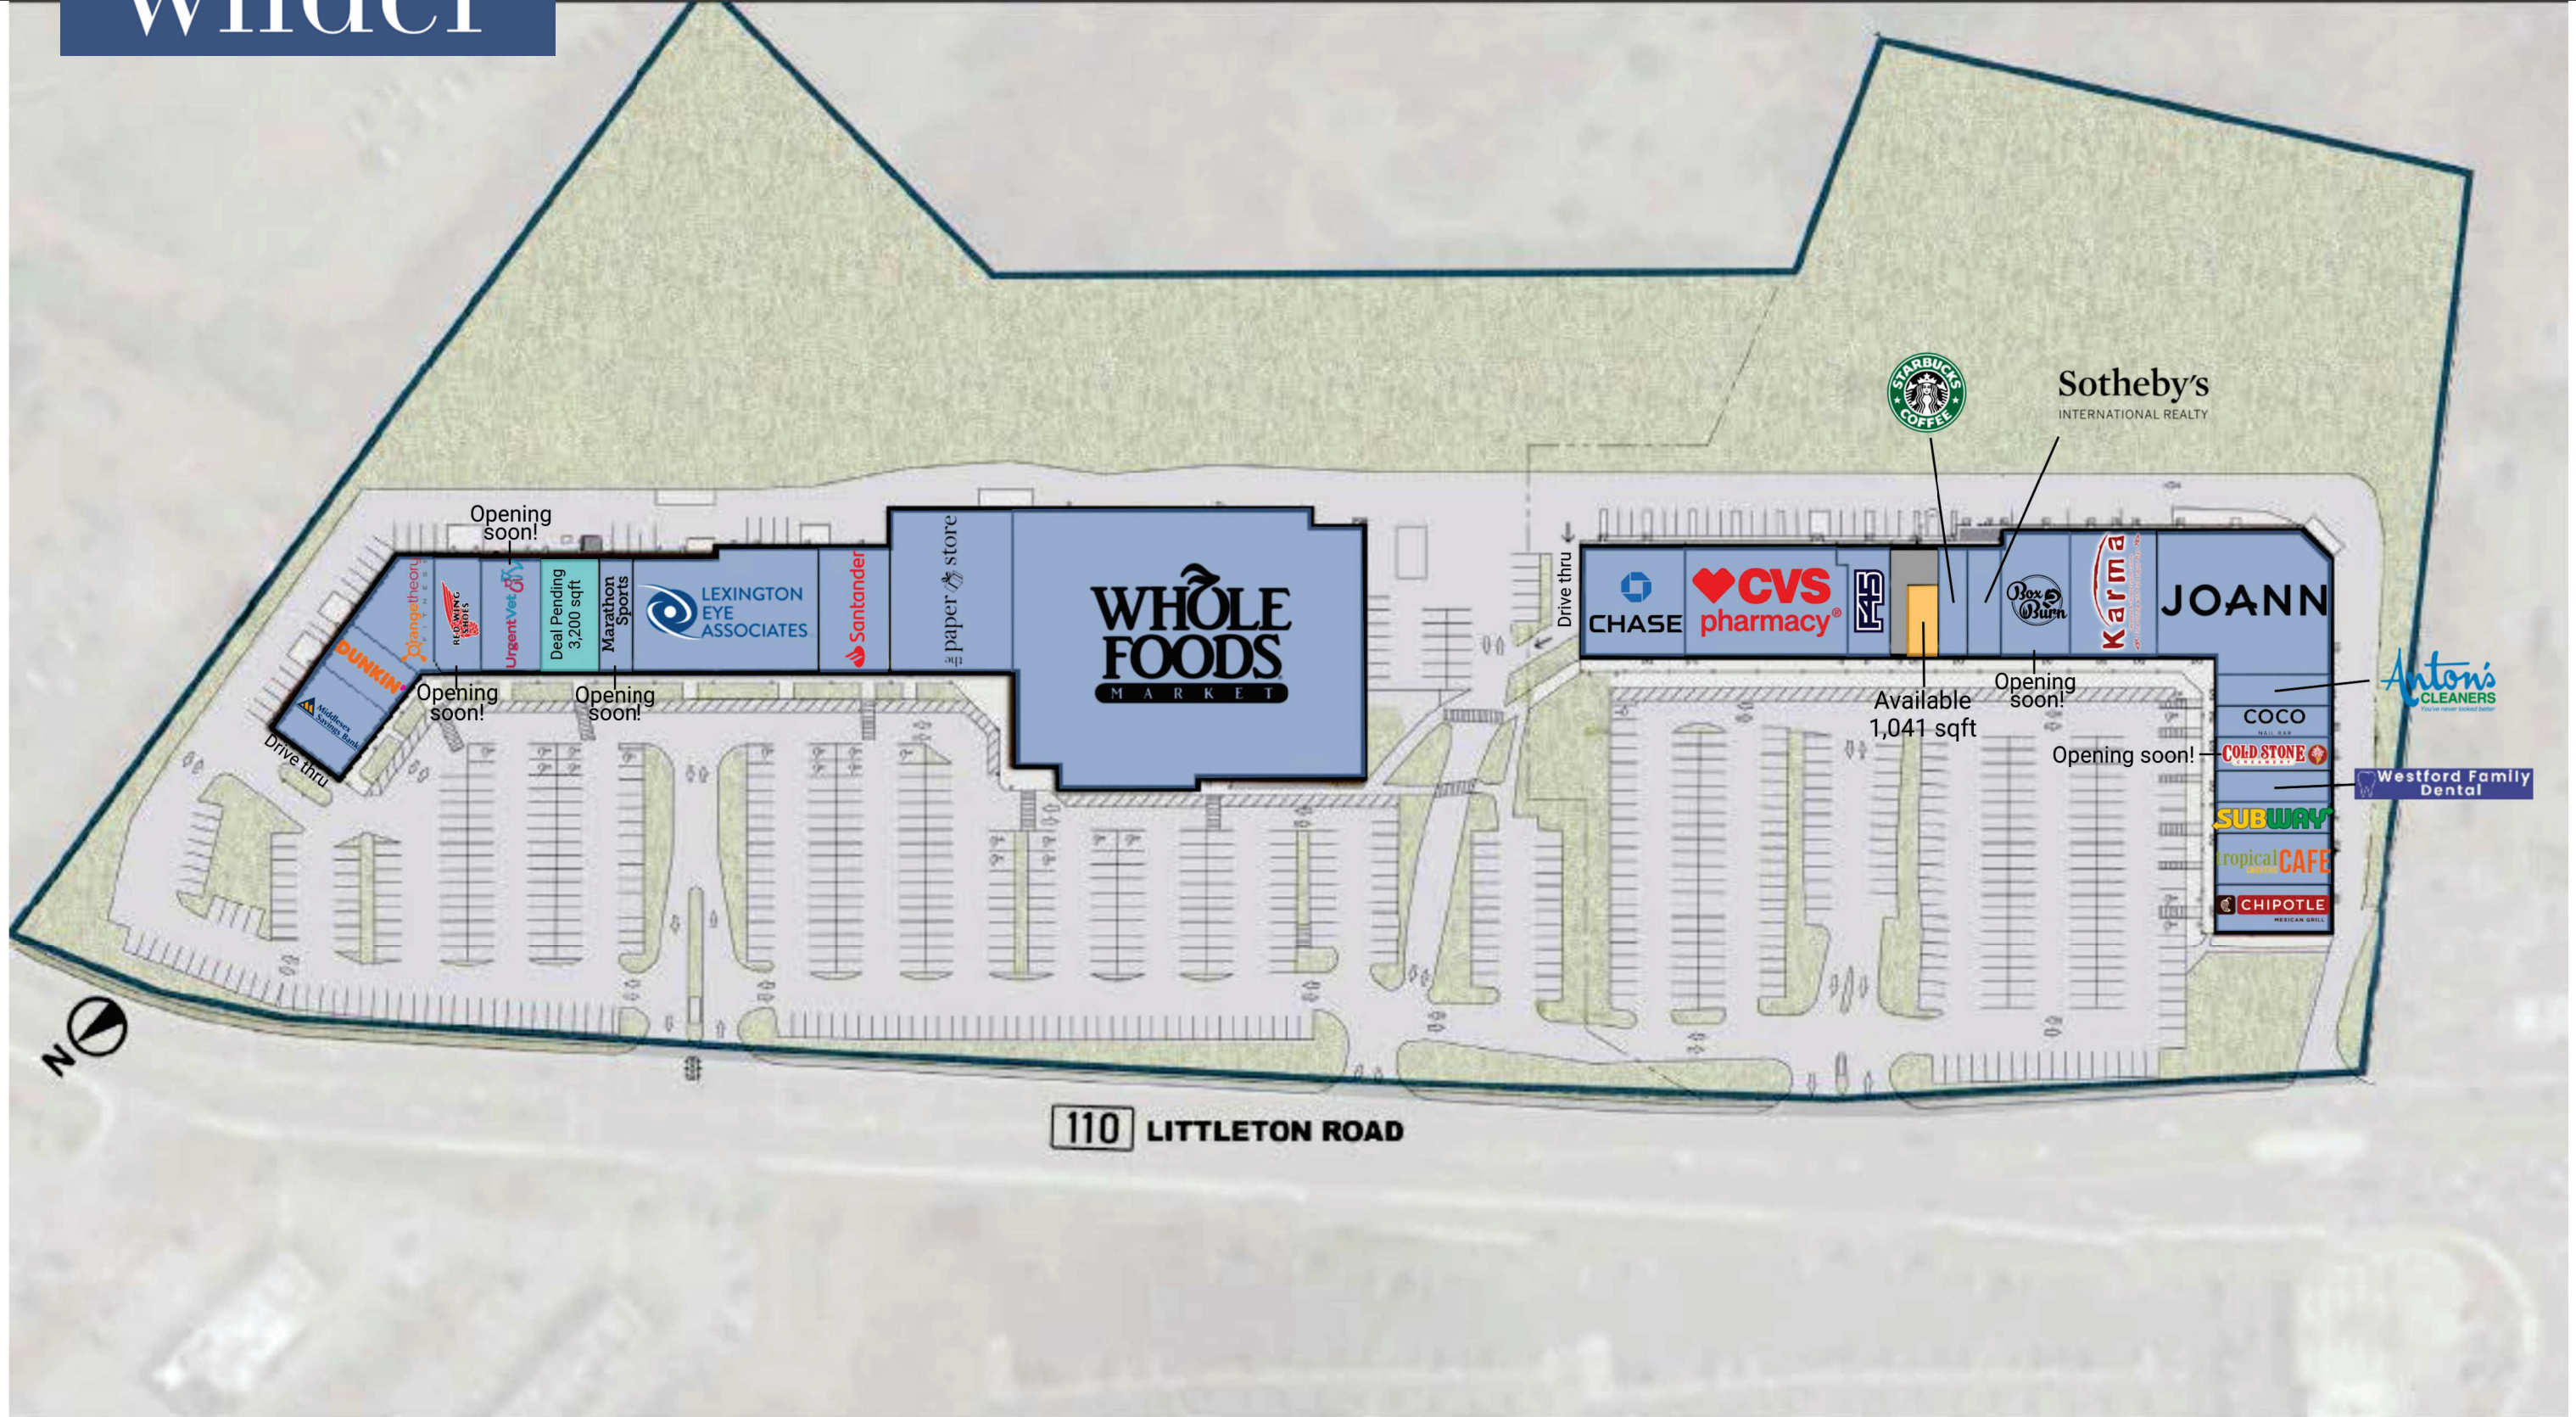

WESTFORD VALLEY MARKETPLACE

160 Littleton Road (Route 110), Westford, MA

WESTFORD VALLEY MARKETPLACE

Ryan Feinberg,
rfeinberg@wilderco.com
954.614.5516

TENANT LIST

#	Sq.Ft	Merchant
1	3,480	Middlesex Savings Bank
2	1,920	Dunkin Donuts
3	3,104	Orangetheory Fitness
4	2,534	Red Wing Shoes
5	3,224	Urgent Vet
6	3,200	Deal Pending
7	1,979	Marathon Sports
9	10,321	Lexington Eye Associates
11	4,250	Santander Bank

#	Sq.Ft	Merchant
12	8,912	The Paper Store
13	43,658	Whole Foods Market
14	5,605	Chase Bank
15	8,800	CVS Pharmacy
16	2,495	F45
17	1,041	Available
18	1,515	Starbucks
19	1,758	Sotheby's
19A	4,213	Box2Burn

#	Sq.Ft	Merchant
20	5,400	Karma
22	11,620	JoAnn Fabric & Crafts
23A	1,500	Anton's Cleaners
23B	1,693	Coco Nails
24	1,600	Cold Stone Creamery
25	1,600	Westford Family Dental
26	1,600	Subway
27	2,773	Tropical Smoothie
28	2,827	Chipotle